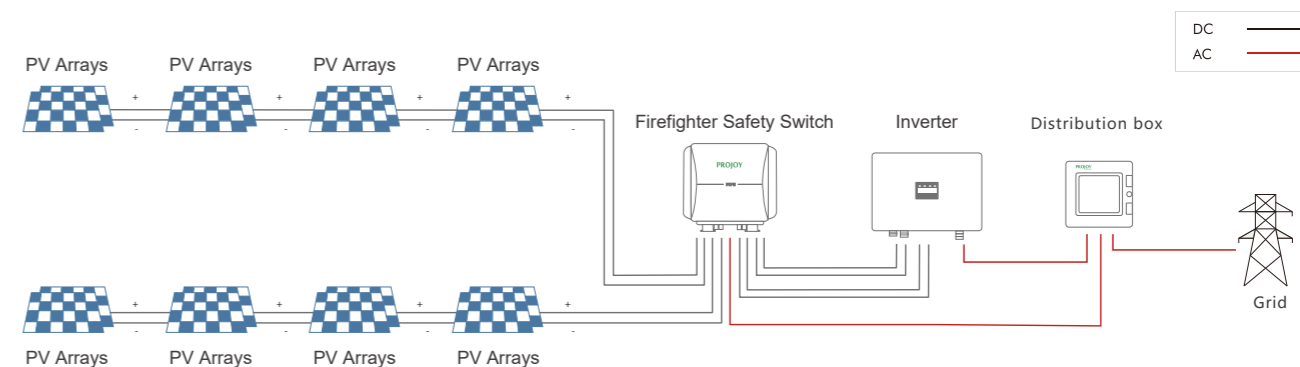

## Select Code

Models: PEFs-ELx-y. Rated current: x=16/25/32/40/55/40H/50H, Wiring types: y=2/2H/4S/4T/4B/4

Unit with knock outs, M12

Unit with cable glands, M12

Unit with MC4 connectors

When the current is greater than 40A, please select cable glands or knockouts.

## Diagram