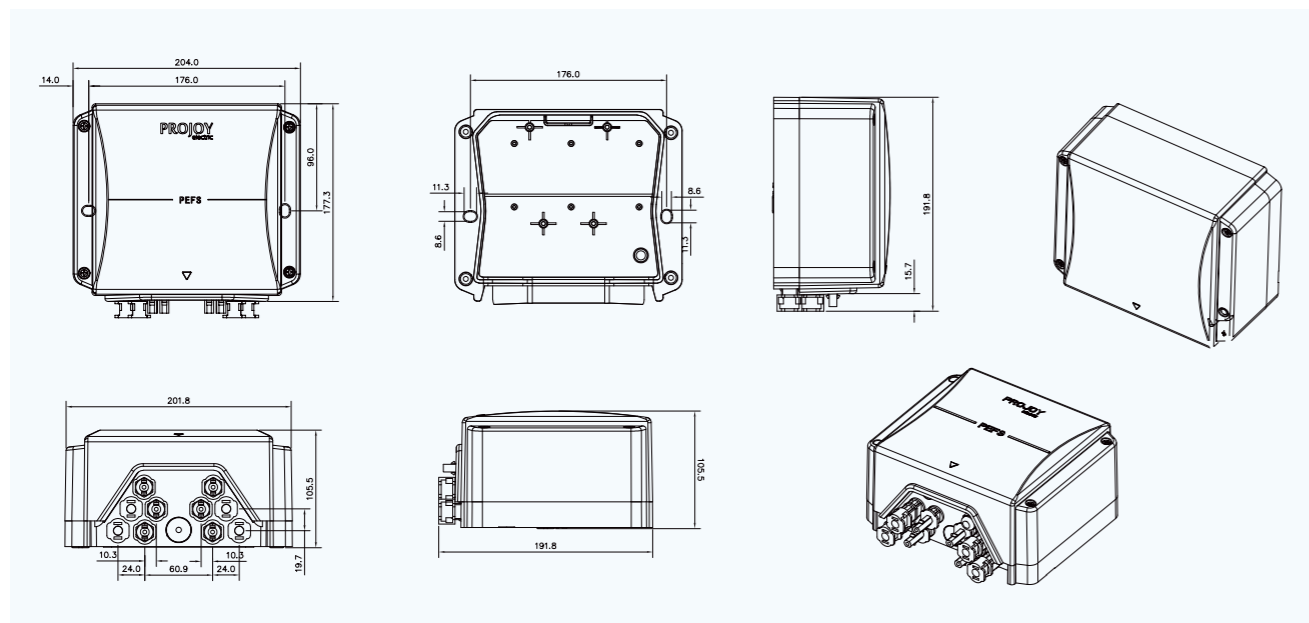

## Technical data

Data of PEFS refer to built-in DC isolators. Data according to IEC60947-3(ed.3.2):2015, UL508i. Utilization category DC-PV1.								Poles	No. of Strings	Part Number
300V	600V	700V	800V	900V	1000V	1200V	1500V			
16	16	16	16	13	9	6	3	2/4	1/2	PEFS-EL16-2/4
25	25	23	22	16	11	8	4	2/4	1/2	PEFS-EL25-2/4
32	32	27	26	20	13	10	5	2/4	1/2	PEFS-EL32-2/4
40	40	35	30	25	20	10	6	2/4	1/2	PEFS-EL40-2/4
55	55	55	45	35	25	15	8	2/4	1/2	PEFS-EL55-2/4
16	16	16	16	16	16	16	16	4	1	PEFS-EL16-4S/4T/4B
25	25	25	25	25	25	25	20	4	1	PEFS-EL25-4S/4T/4B
32	32	32	32	32	32	32	23	4	1	PEFS-EL32-4S/4T/4B
40	40	40	40	40	40	40	30	4	1	PEFS-EL40-4S/4T/4B
55	55	55	55	55	55	55	40	4	1	PEFS-EL55-4S/4T/4B
50	50	50	50	50	50	40	30	2/4	1/2	PEFS-EL50H-2/4
40	40	40	40	40	40	30	20	2/4	1/2	PEFS-EL40H-2/4
50	50	50	50	50	50	50	50	4	1	PEFS-EL50H-4S/4B/4T
40	40	40	40	40	40	40	40	4	1	PEFS-EL40H-4S/4B/4T

## Contact Configuration

**Dimensions of PEFS**

PEFS Series

Dimensions

**Dimensions of PEFS**

PEFS Series

Dimensions

**PROJOY**  
electric  
— Switch To Safety! —